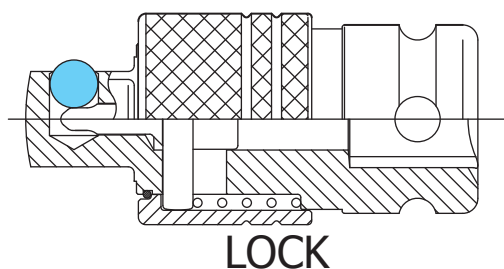

Koken® Information

Adaptor - Quick Release *New Addition*

- **12222AL** 1/4" • **14444AL** 1/2" • **16666AL** 3/4"
- **13333AL** 3/8" • **15555AL** 5/8" • **18888AL** 1"

- Steel ball locks a socket securely without using Pin or Retaining ring.
- Quick release and Locking system save your time.