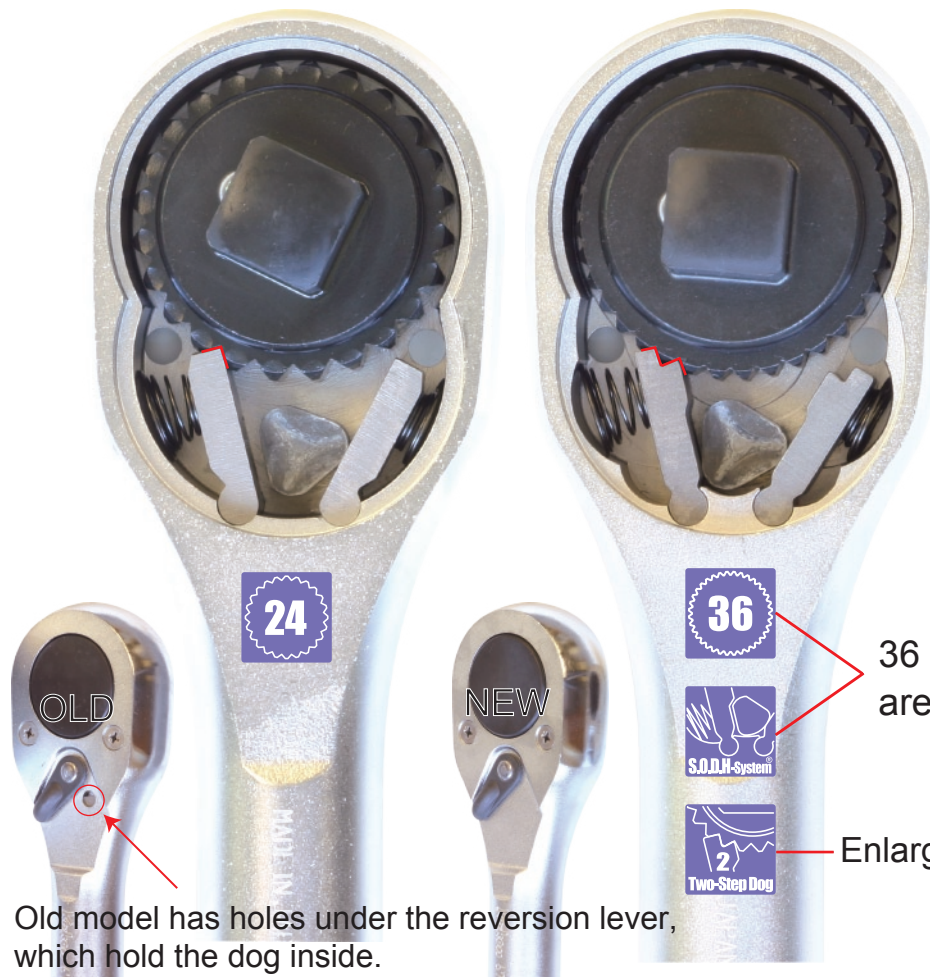

Koken® Information

Reversible Ratchet

*Modification
New Addition*

▪ **6749** 3/4" , **8749** 1" Reversible Ratchet

Old Model

New Model

Old model has holes under the reversion lever, which hold the dog inside. You can identify the Old model from the outlook.

6749RK-1
8749RK-1
Renewal Kit for Old Model

6749RK-2
8749RK-2
Renewal Kit for New Model

36 teeth and S.O.D.H. System are for Light movement.

Enlarged contact prevents Gear slip.

▪ **6749-1000** 3/4" Reversible Ratchet

* Length=1000mm is New addition to 6749 Series.