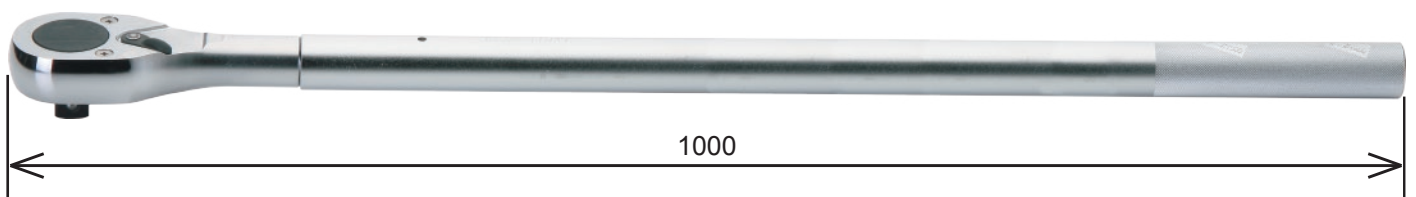

Koken® Information

Reversible Ratchet

*Modification
New Addition*

▪ **6749** 3/4" , **8749** 1" Reversible Ratchet

Old Model

New Model

Old model has holes under the reversion lever, which hold the dog inside. You can identify the Old model from the outlook.

6749RK-1
8749RK-1
Renewal Kit for Old Model

6749RK-2
8749RK-2
Renewal Kit for New Model

36 teeth and S.O.D.H. System are for Light movement.

Enlarged contact prevents Gear slip.

▪ **6749-1000** 3/4" Reversible Ratchet

* Length=1000mm is New addition to 6749 Series.