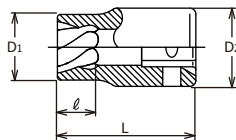

Koken® Information

NUT TWISTER®

▪ **2127** 1/4" **1/4" Sq.Dr. NEW ADDITION**

2127 (mm)		D ₁ (mm)	D ₂ (mm)	ℓ (mm)	L (mm)	(g)
4	1/4"	7	13	4	23	15
4.5		7.4	13	4	23	15
5		8	13	5	23	15
5.5		8.8	13	5	23	15
6		9.5	13	6	23	15
7		10.9	13	6	23	15
8		11.5	13	8	23	15
9		13	13	8	23	16
9.5		13.8	13	10	23	18
10		14.8	13	10	23	20

NUT TWISTER is designed for removing right-handed thread nut/bolt only.

Discard removed nut/bolt and replace with new nut/bolt.

▪ **RS2127/6**

RS2127/6 : 6 Pieces Set =150g

2127 (rail : 150mm)	4, 4.5, 5, 5.5, 6, 7
-------------------------------	-----------------------------

▪ **RS2127/10**

RS2127/10 : 10 Pieces Set =210g

2127 (rail : 150mm)	4, 4.5, 5, 5.5, 6, 7, 8, 9, 9.5, 10
-------------------------------	--

A very effective method and easy solution for removing rounded off nuts, bolts and studs. The sharp edges of the NUT TWISTER Socket opening will tighten around the nut, bolt or stud and turn it easily off.