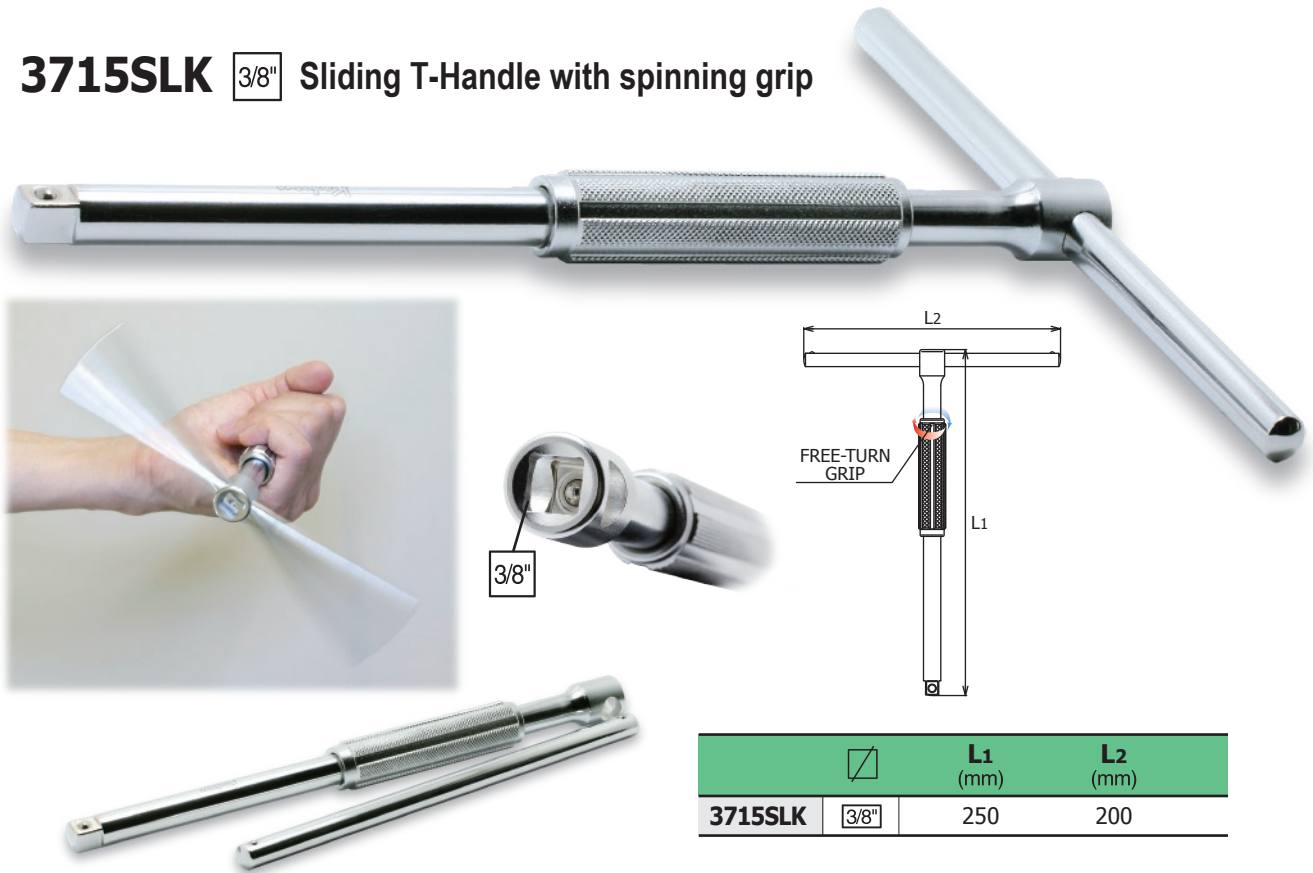

Koken® Information

3715SLK 3/8" Sliding T-Handle with spinning grip

		L1 (mm)	L2 (mm)
3715SLK	3/8"	250	200

167C Interchangeable Socket Driver, NUT GRIP®

167C (mm)	D (mm)	l (mm)	H (mm)	L (mm)	Hex Bolster
7(2B)	11.5	4	122	235	---
8(2B)	12.3	5	122	235	---
10(2B)	14.2	6	122	235	12
12(2B)	17.3	7	122	235	12

167C/3-2B : 4 Pieces Set

167C(2B)	SOCKET	7, 8, 10
	GRIP	167C-GRIP