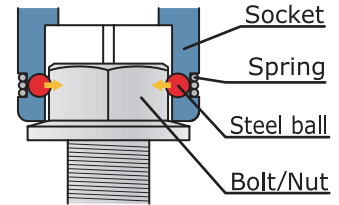

Information

New item

[NUT GRIP®]

 **3441M** 3/8" Universal NUT GRIP® Socket

Twin balls at the 6-point opening hold bolt / nut tightly for safe and reliable work.

3441M (mm)	D ₁ (mm)	D ₂ (mm)	l (mm)	L (mm)	 (g)	 (pcs)
8	12	19	5	46	57	10
10	14.5	19	6	46	58	10
12	16.8	19	7	47	58	10
13	18	19	8	48	60	10
14	19.5	19	8.5	49.5	65	10

  **RS3441M/5** 3/8" Universal NUT GRIP® Socket 5 pieces set on rail

RS3441M/5 : 5 Pieces Set  =320g	
 3441M (rail : 150mm)	8, 10, 12, 13, 14

<http://www.koken-tool.co.jp/>