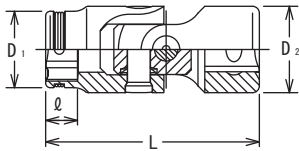

Information

New item

[NUT GRIP®]

 **3441M** 3/8" Universal NUT GRIP® Socket

Twin balls at the 6-point opening hold bolt / nut tightly for safe and reliable work.

3441M (mm)	D ₁ (mm)	D ₂ (mm)	l (mm)	L (mm)	 (g)	 (pcs)
8	12	19	5	46	57	10
10	14.5	19	6	46	58	10
12	16.8	19	7	47	58	10
13	18	19	8	48	60	10
14	19.5	19	8.5	49.5	65	10

  **RS3441M/5** 3/8" Universal NUT GRIP® Socket 5 pieces set on rail

RS3441M/5 : 5 Pieces Set  =320g	
 3441M (rail : 150mm)	8, 10, 12, 13, 14

<http://www.koken-tool.co.jp/>