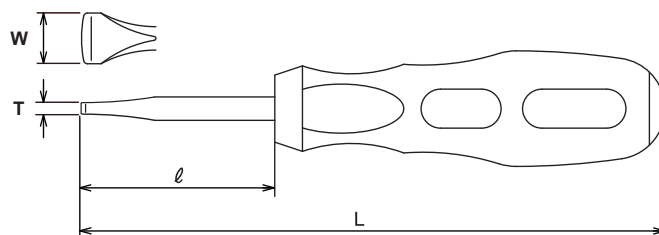

Koken® Information

Multi Purpose Slotted Driver

· 169BP-1.8x13

Battery Plug

Water Valve

169BP	T x W (mm)	l (mm)	L (mm)	(g)	(pcs)
	1.8 x 13	50	150	60	2

- For opening and closing Battery plugs.
- For opening and closing water valve.
- Multi purpose slotted driver can be worked in various situation.
- For Quick Fastener