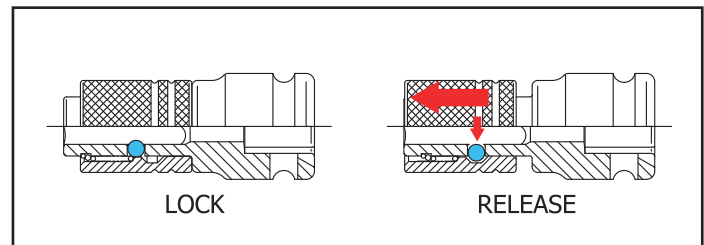

- 1/4" 12142-F6.3
 - 3/8" 13142-F6.3
 - 1/2" 14142-F6.3
- ### Impact Bit Holder - Quick Release

Old Model

New Model

- Prevent to lock off bits accidentally.
- Steel ball locks a bit securely.
- Quick release and Locking system save your time.