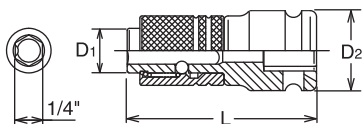

- 1/4" 12142-F6.3
 - 3/8" 13142-F6.3
 - 1/2" 14142-F6.3
- ### Impact Bit Holder - Quick Release

Old Model

New Model

- Prevent to lock off bits accidentally.
- Steel ball locks a bit securely.
- Quick release and Locking system save your time.