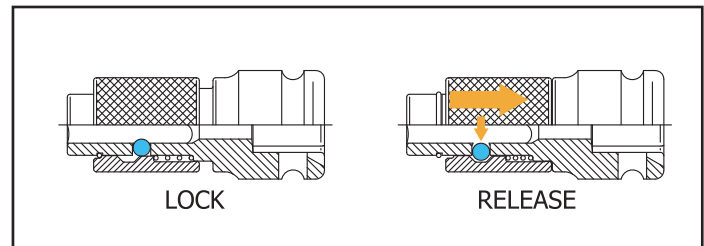

- 1/4" 12142-F6.3
 - 3/8" 13142-F6.3
 - 1/2" 14142-F6.3
- ### Impact Bit Holder - Quick Release

Old Model

New Model

- Prevent to lock off bits accidentally.
- Steel ball locks a bit securely.
- Quick release and Locking system save your time.