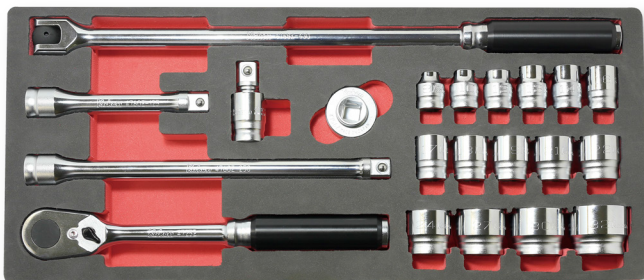

2286Z

New 2286Z		17pieces Set / = 780g	
BLACK METAL CASE : W240 x T100 x H32			
Socket		Accessories	
	2400MZ 6-point Socket 4, 5, 5.5, 6, 7, 8, 10, 11, 12, 13, 14		2725 Z
			2756 Z
			2771Z
			2760Z-50
			2760Z-100
			2760Z-150

3286Z

New 3286Z		21pieces Set / =2,600g	
BLACK METAL CASE : W415 x T120 x H50			
Socket		Accessories	
	3400MZ 6-point Socket 7, 8, 10, 11, 12, 13, 14, 15, 16, 17, 18, 19, 21, 22		3725 Z
			3756 Z
			3771Z
			3768Z-250
			3760Z-75
			3760Z-125
			3760Z-250

4285Z

4285Z		21pieces Set / =4,800g	
BLACK METAL CASE : W445 x T190 x H50			
Socket		Accessories	
	4400MZ 6-point Socket 8, 10, 12, 13, 14, 16, 17, 18, 19, 21, 22, 24, 27, 30, 32		4725 Z
			4756 Z
			4771Z
			4768Z-430
			4760Z-125
			4760Z-250

Metal Case