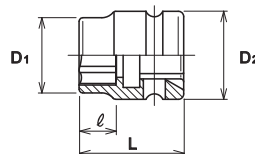

○ $\frac{3}{8}$ " 13401MS Impact Short Socket

| 13401MS (mm) | | D1 (mm) | D2 (mm) | l (mm) | L (mm) | (g) | (pcs.) |
|--------------|-----------------|---------|---------|--------|--------|-----|--------|
| 8 | $\frac{3}{8}$ " | 12.3 | 18.5 | 6 | 22 | 25 | 10 |
| 10 | | 14.8 | 18.5 | 6 | 22 | 25 | 10 |
| 12 | | 17.3 | 18.5 | 13 | 22 | 20 | 10 |
| 13 | | 18.5 | 21.5 | 13 | 22 | 30 | 10 |
| 14 | | 19.8 | 21.5 | 13 | 22 | 30 | 10 |

||||| RS13401MS/5

| RS13401MS/5 | 5 Pieces Set/Rail 150mm | (g) |
|-------------------|-------------------------|-----|
| 8, 10, 12, 13, 14 | | 130 |

○ $\frac{1}{2}$ " 14401MS Impact Short Socket

| 14401MS (mm) | | D1 (mm) | D2 (mm) | l (mm) | L (mm) | (g) | (pcs.) |
|--------------|-----------------|---------|---------|--------|--------|-----|--------|
| New 14 | $\frac{1}{2}$ " | 20.5 | 24 | 10 | 29 | 50 | 10 |
| New 17 | | 24.2 | 29 | 10 | 29 | 85 | 10 |
| New 19 | | 26.7 | 29 | 10 | 29 | 85 | 10 |
| New 22 | | 30.5 | 29 | 10 | 29 | 90 | 10 |
| New 24 | | 33.0 | 29 | 10 | 29 | 90 | 10 |

||||| RS14401MS/5

| RS14401MS/5 | 5 Pieces Set/Rail 200mm | (g) |
|--------------------|-------------------------|-----|
| 14, 17, 19, 22, 24 | | 400 |

- Ideal to work in confined area.
- Good to use with angle nut runner.