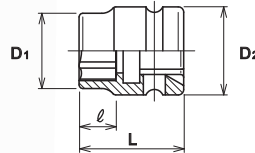

○ $\frac{3}{8}$ " 13401MS Impact Short Socket

| 13401MS (mm) | | D1 (mm) | D2 (mm) | l (mm) | L (mm) | (g) | (pcs.) |
|--------------|-----------------|---------|---------|--------|--------|-----|--------|
| 8 | $\frac{3}{8}$ " | 12.3 | 18.5 | 6 | 22 | 25 | 10 |
| 10 | | 14.8 | 18.5 | 6 | 22 | 25 | 10 |
| 12 | | 17.3 | 18.5 | 13 | 22 | 20 | 10 |
| 13 | | 18.5 | 21.5 | 13 | 22 | 30 | 10 |
| 14 | | 19.8 | 21.5 | 13 | 22 | 30 | 10 |

||||| RS13401MS/5

| RS13401MS/5 | 5 Pieces Set/Rail 150mm | (g) |
|-------------------|-------------------------|-----|
| 8, 10, 12, 13, 14 | | 130 |

○ $\frac{1}{2}$ " 14401MS Impact Short Socket

| 14401MS (mm) | | D1 (mm) | D2 (mm) | l (mm) | L (mm) | (g) | (pcs.) |
|--------------|-----------------|---------|---------|--------|--------|-----|--------|
| New 14 | $\frac{1}{2}$ " | 20.5 | 24 | 10 | 29 | 50 | 10 |
| New 17 | | 24.2 | 29 | 10 | 29 | 85 | 10 |
| New 19 | | 26.7 | 29 | 10 | 29 | 85 | 10 |
| New 22 | | 30.5 | 29 | 10 | 29 | 90 | 10 |
| New 24 | | 33.0 | 29 | 10 | 29 | 90 | 10 |

||||| RS14401MS/5

| RS14401MS/5 | 5 Pieces Set/Rail 200mm | (g) |
|--------------------|-------------------------|-----|
| 14, 17, 19, 22, 24 | | 400 |

- Ideal to work in confined area.
- Good to use with angle nut runner.