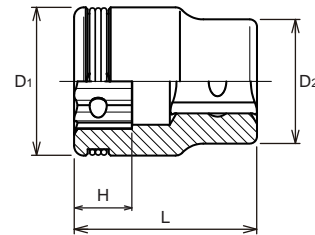

2455AS Nut Grip Sockets for 12-point / 6-point bolts and nuts

2455AS (inch)	D ₁ (mm)	D ₂ (mm)	H (mm)	L (mm)	 (g)	 (pcs.)
7/32	10.2	11.2	3.5	17	8	10
1/4	11.8	11.2	3.5	17	9	10
9/32	12.5	11.2	4.0	17	10	10
5/16	13.5	11.7	5.0	18	12	10
11/32	14.1	12.0	5.5	19	14	10
3/8	15.4	12.9	6.0	19	16	10
7/16	17.0	15.0	6.5	20	21	10
1/2	18.9	17.0	8.0	21	26	10
9/16	20.7	18.7	8.5	22.5	34	10

RS2455AS/6

 6-piece socket set on rail

RS2455AS/6	6 Pieces Set / Rail 150mm	 (g)
	1/4, 5/16, 3/8, 7/16, 1/2, 9/16	138

12-point bolt