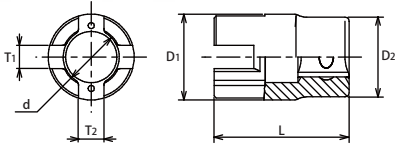

3/8" 3119 Wing Bolt Socket

	3119 (mm)		T ₁ xT ₂ (mm)	D ₁ (mm)	D ₂ (mm)	d (mm)	L (mm)		
New	3X5		3x5	17.0	17.3	11	30	29	10
New	5.5X6		5.5x6	21.0	19.5	14	33	45	10

For Wing Bolt

For Drain Plug in Radiator

1/4" BD017E Wing Bolt Socket for Electric Drill

BD017E	D (mm)	T (mm)	ℓ (mm)	L (mm)		
	31	7.3	21	104	158	10

3/8" BD018 Wing Bolt Socket

BD018		D (mm)	T (mm)	ℓ (mm)	L (mm)			
		31	7.3	21	45	113	10	1302C