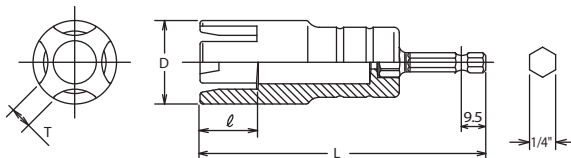

3/8" 3119 Wing Bolt Socket

	3119 (mm)		T ₁ xT ₂ (mm)	D ₁ (mm)	D ₂ (mm)	d (mm)	L (mm)		
New	3X5		3x5	17.0	17.3	11	30	29	10
New	5.5X6		5.5x6	21.0	19.5	14	33	45	10

For Wing Bolt

For Drain Plug in Radiator

1/4" BD017E Wing Bolt Socket for Electric Drill

BD017E	D (mm)	T (mm)	ℓ (mm)	L (mm)		
	31	7.3	21	104	158	10

3/8" BD018 Wing Bolt Socket

BD018		D (mm)	T (mm)	ℓ (mm)	L (mm)			
		31	7.3	21	45	113	10	1302C