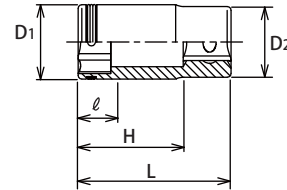

### 1/4" 2350X Nut Grip Socket, Semi-Deep

2350X (mm)		D <sub>1</sub> (mm)	D <sub>2</sub> (mm)	ℓ (mm)	H (mm)	L (mm)	(g)
8	1/4"	12.3	11.2	5.0	22	32	17
10		14.3	12.9	6.0	22	32	22
12		17.4	16.0	7.0	22	32	34
14		20.0	18.0	8.5	22	32	43

### RS2350X/4

RS2350X/4	4 Pieces Set/Rail 150mm	(g)
	8, 10, 12, 14	140

### 3/8" 3350X Nut Grip Socket, Semi-Deep

3350X (mm)		D <sub>1</sub> (mm)	D <sub>2</sub> (mm)	ℓ (mm)	H (mm)	L (mm)	(g)
8	3/8"	12.0	17.4	5.0	26.5	40	33
10		14.5	17.4	6.0	26.5	40	35
12		16.8	17.2	7.0	26.5	40	38
14		19.5	18.5	8.5	26.5	40	48

## NUTGRIP®

Twin balls at the 6-point opening hold bolt/nut tightly for safe and reliable work.