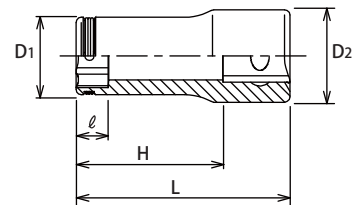

### 1/4" 2350X Nut Grip Socket, Semi-Deep

2350X (mm)		D <sub>1</sub> (mm)	D <sub>2</sub> (mm)	ℓ (mm)	H (mm)	L (mm)	(g)
8	1/4"	12.3	11.2	5.0	22	32	17
10		14.3	12.9	6.0	22	32	22
12		17.4	16.0	7.0	22	32	34
14		20.0	18.0	8.5	22	32	43

### RS2350X/4

RS2350X/4	4 Pieces Set/Rail 150mm	(g)
	8, 10, 12, 14	140

### 3/8" 3350X Nut Grip Socket, Semi-Deep

3350X (mm)		D <sub>1</sub> (mm)	D <sub>2</sub> (mm)	ℓ (mm)	H (mm)	L (mm)	(g)
8	3/8"	12.0	17.4	5.0	26.5	40	33
10		14.5	17.4	6.0	26.5	40	35
12		16.8	17.2	7.0	26.5	40	38
14		19.5	18.5	8.5	26.5	40	48

## NUTGRIP®

Twin balls at the 6-point opening hold bolt/nut tightly for safe and reliable work.