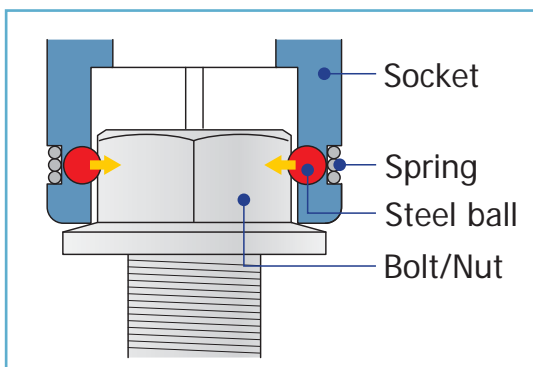

### 3/8" 3350X Nut Grip Socket, Semi-Deep

3350X (mm)		D <sub>1</sub> (mm)	D <sub>2</sub> (mm)	ℓ (mm)	H (mm)	L (mm)	(g)
8	3/8"	12.0	17.4	5.0	26.5	40	33
10		14.5	17.4	6.0	26.5	40	35
12		16.8	17.2	7.0	26.5	40	38
14		19.5	18.5	8.5	26.5	40	48

## NUTGRIP®

Twin balls at the 6-point opening hold bolt/nut tightly for safe and reliable work.