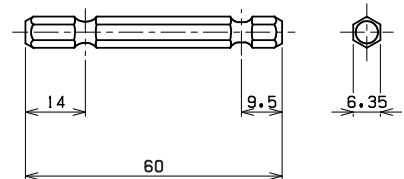

BIT-60E ● Drive Shank

	⚖️ (g)	📦 (pcs.)
BIT-60E	15	10