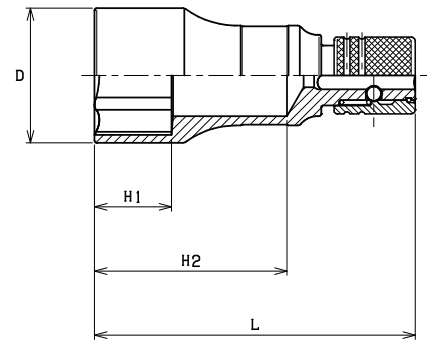

BD042E ○ Long Socket with Exchangeable Drive Shank

BD042 (mm)	D (mm)	H ₁ (mm)	H ₂ (mm)	L (mm)	⚖️ (g)	📦 (pcs.)
17	23.5	18	45	106	111	10
19	25.5	18	45	106	116	10
21	28.0	18	45	106	125	10
24	31.5	18	45	106	144	10