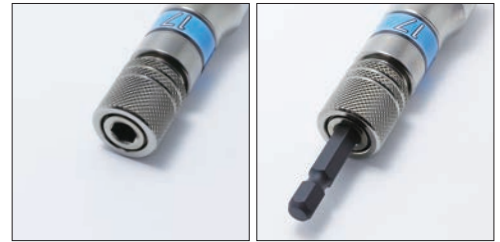

BD042E ○ Long Socket with Exchangeable Drive Shank

BD042 (mm)	D (mm)	H ₁ (mm)	H ₂ (mm)	L (mm)	⚖️ (g)	📦 (pcs.)
17	23.5	18	45	106	111	10
19	25.5	18	45	106	116	10
21	28.0	18	45	106	125	10
24	31.5	18	45	106	144	10