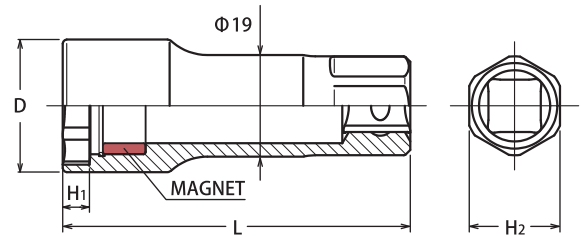

3300P-19 ○ Spark Plug Socket with Magnet ⚠

3300P (mm)	□	D (mm)	H ₁ (mm)	H ₂ (mm)	L (mm)	♻ (g)	◇ (pcs.)
19	3/8"	24.8	5	17	65	88	10

⚠ The magnet could be broken with any impacts. Please handle with care.

19mm spark plug for generators,
grass trimmers and chainsaws