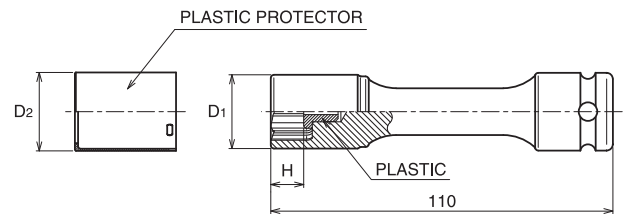

1/2" Sq.Dr. Impact Wheel Bolt Socket for Mercedes Benz

14145M.110-17MB  1/2" Sq.Dr. Impact Wheel Bolt Socket
with plastic stopper + protector

14145M.110 (mm)		D ₁ (mm)	D ₂ (mm)	H (mm)	 (g)	 (pcs.)
17MB	1/2"	25.7	27.2	11.5	256	5